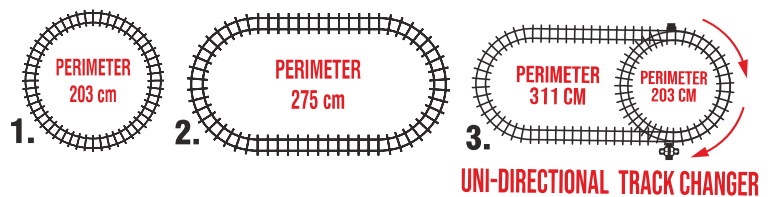

New Feature - With Track Changer