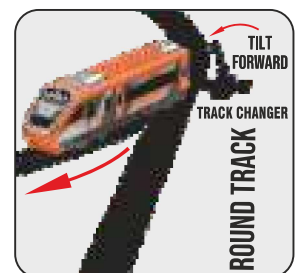

CT-231

Nav Bharat Electric Saffron Express

Features : Battery Operated • 23 pcs Toy train set
Comes with Track Changer • Excellent Body Graphics
Fun to Play Toy Train & Excellent Souvenir
1U consists of 1N Engine, 2N Coach, 1N Dummy Engine
Inner Box Qty : 6N