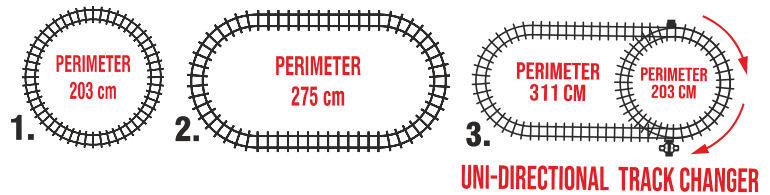

New Feature - With Track Changer