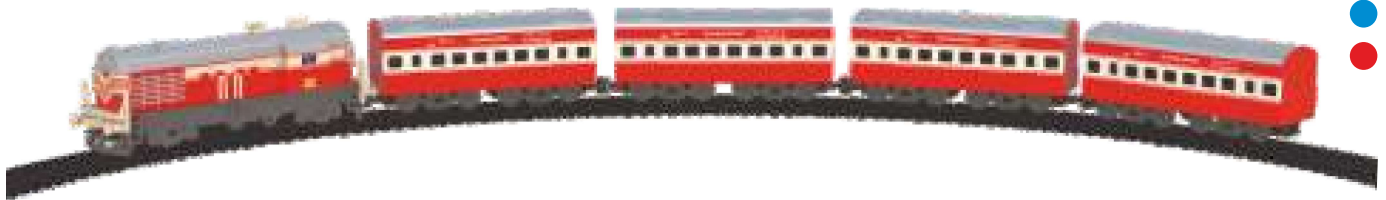

3 Track Assembly Combinations

UNI-DIRECTIONAL TRACK CHANGER