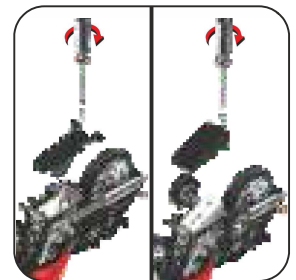

PULL BACK MECHANISM

Unscrew to replace Free Wheel Cap With Pull Back Mechanism & Pull Back Cap.

Royal Enfield Classic 350 CT-230

Features L: 14.2 CM | W: 5.8 CM | H: 8.5 CM

Free Wheel Toy with 1 Pull Back Mechanism • Interchangeable Fuel Tank • Dual & Single Seat Mode

1 : 15 Licensed version of the Original Royal Enfield Classic 350

Two Additional Fuel Tanks

Inner Box Qty : 12 N

© Eicher Motors Ltd (2024). Royal Enfield® is a registered trademark of Eicher Motors Limited. All rights reserved. Royal Enfield® and the design of the enclosed product are the proprietary and intellectual properties of Eicher Motors Limited. They are hereby used by Centy Toys under license from Eicher Motors Limited. No reproduction, adaptation or copying in any form or manner whatsoever, is allowed without prior written permission

OFFICIAL LICENSEE