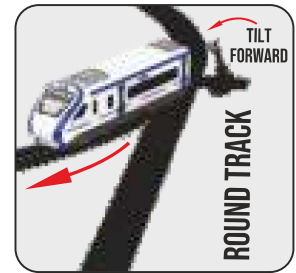

Battery Operated Trains & Track Sets

3 Track Assembly Combinations

New Feature - With Track Changer

CT-229

Nav Bharat Electric Blue Express

Features : Battery Operated • 23 pcs Toy train set
Comes with Track Changer • Excellent Body Graphics
Fun to Play Toy Train & Excellent Souvenir
1U consists of 1N Engine, 2N Coach, 1N Dummy Engine
Inner Box Qty : 6N

3 Track Assembly Combinations

New Feature - With Track Changer

CT-231

Nav Bharat Electric Saffron Express

Features : Battery Operated • 23 pcs Toy train set
Comes with Track Changer • Excellent Body Graphics
Fun to Play Toy Train & Excellent Souvenir
1U consists of 1N Engine, 2N Coach, 1N Dummy Engine
Inner Box Qty : 6N