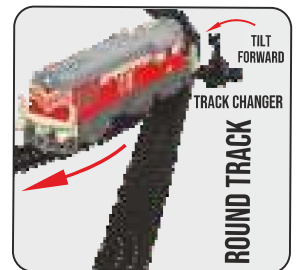

• **Inner Box Qty: 6 N**

3 Track Assembly Combinations

UNI-DIRECTIONAL TRACK CHANGER

New Feature - With Track Changer

Passenger Toy Train with Track Changer CT-211

Features Battery Operated • 24 pcs Toy train set • Comes with Track Changer