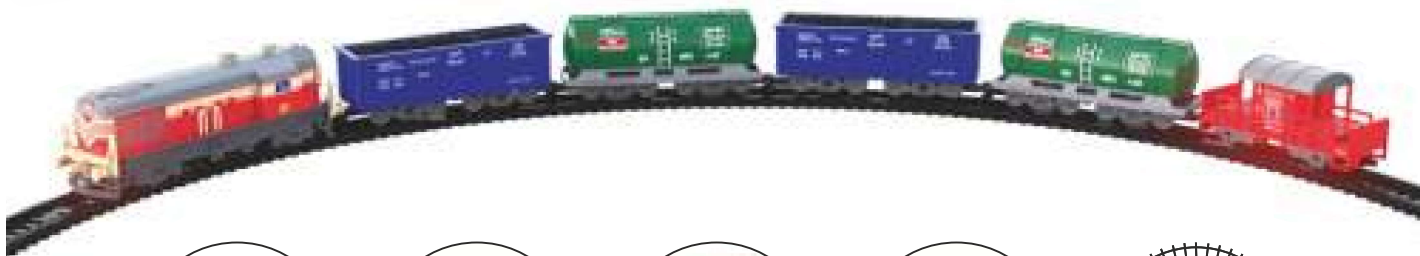

3 Track Assembly Combinations

New Feature - With Track Changer

CT-231

Nav Bharat Electric Saffron Express

Features : Battery Operated • 23 pcs Toy train set
Comes with Track Changer • Excellent Body Graphics
Fun to Play Toy Train & Excellent Souvenir
1U consists of 1N Engine, 2N Coach, 1N Dummy Engine
Inner Box Qty : 6N